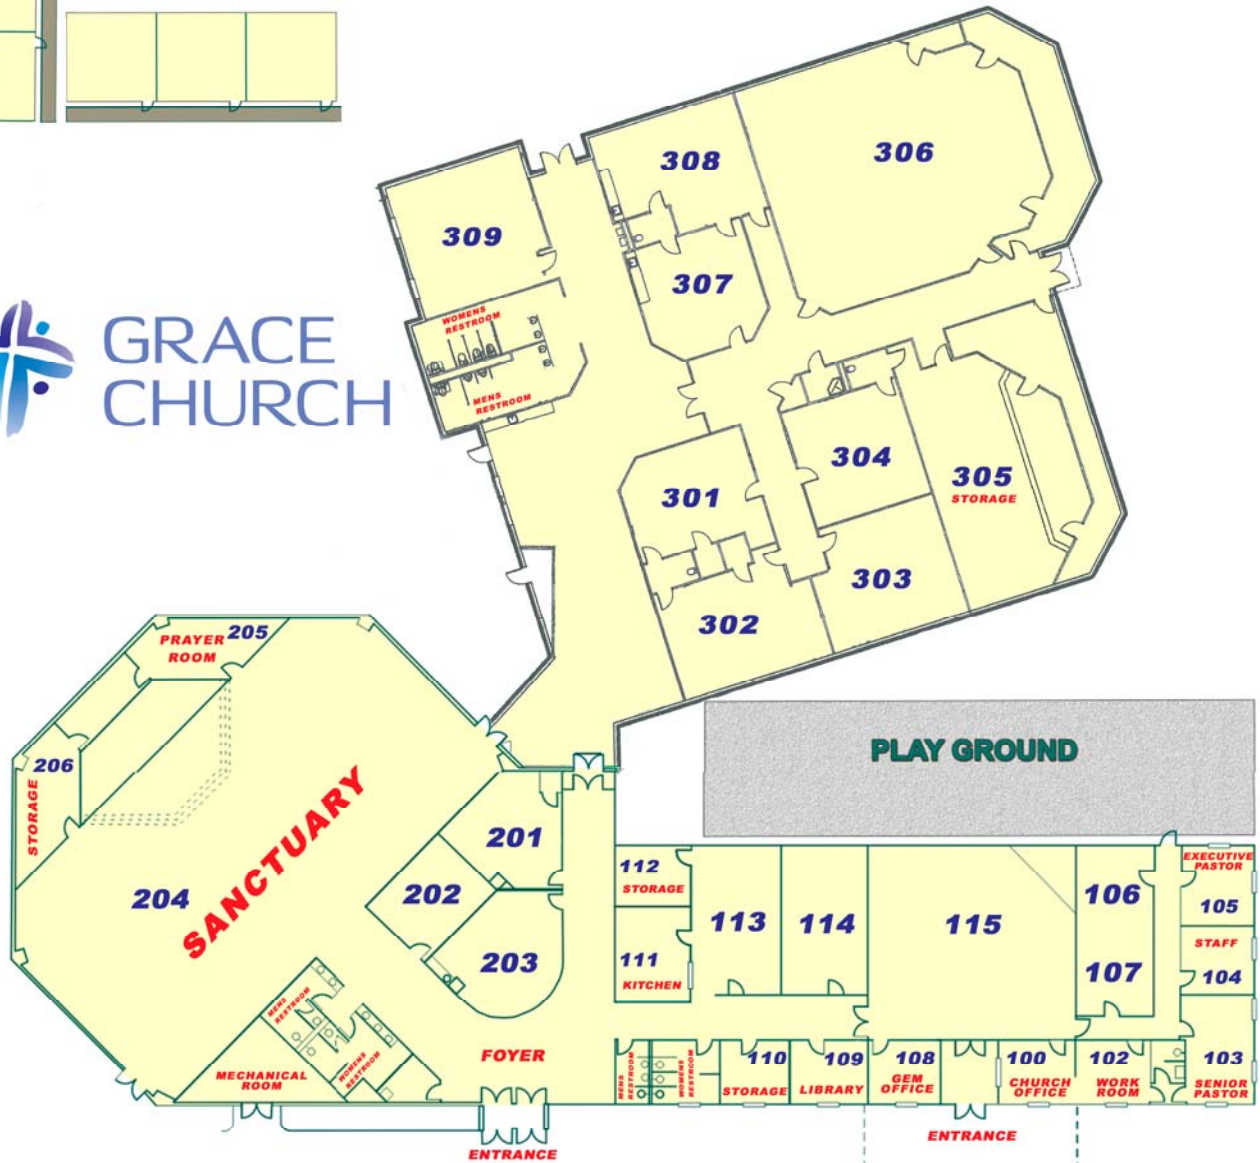

GRACE CHURCH

Room #	1	2	113	114	115	106	107
9:00 AM	Grade 5 & 6	GBF for Men	Comfort Zone (Grades 7 & 8)	Comfort Zone (Grades 7 & 8)	Kokomo (Grades 10-12)	Grade 9	Grade 9
10:45 AM	Grade 5 & 6	Open	Open	Open	Open	GBF Understanding the End Times	GBF Understanding the End Times

Room #	201	202	203	301	302	303	304	306	307	308	309
9:00 AM	Infants (Born in '09 & '10)	GBF For Women	GBF Marriage	Children (Born in '05 & '06)	Children (Born in '07 & '08)	Grade 3 & 4 Girls (10:00AM)	Kinder-garten (10:00 AM)	Grade K-4 (9:00 - 10:00 AM)	Grade 1 & 2 (10:00 AM)	Grade 3 & 4 Boys (10:00 AM)	GBF Romans
10:45 AM	Infants (Born in '09 & '10)	Open	GBF Resting in God	Children (Born in '05 & '06)	Children (Born in '07 & '08)	Open	Kinder-garten (11:35 AM)	Grade K-4 (10:30-11:35 AM)	Grade 1 & 2 (11:35 AM)	Grade 3 & 4 (11:35 AM)	GBF Romans